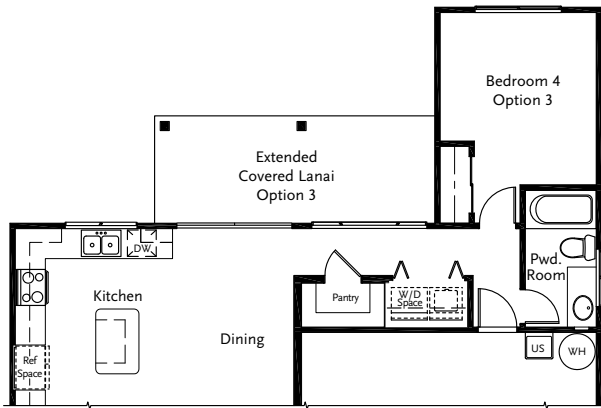

Anahea

PLAN 1

4 Bedroom, 2.5 Bath with Option 3
Extended Covered Lanai and Bedroom 4

First Floor

Option 3

Extended Covered Lanai (133 sq. ft.)
Bedroom 4 (Additional 172 sq. ft. - Living Area)

Nohea

PLAN 3

3 Bedroom, 3 Bath with Option 1 Den

First Floor

Option 1 - Den

Tiare

PLAN 4

3 Bedroom, 3 Bath with Option 2
Family Room

Second Floor

Option 2 Family Room

Coral Ridge

By Gentry

Anuhea

PLAN 1

3 Bedroom, 2.5 Bath

Kaila

PLAN 2

4 Bedroom, 3 Bath

Nohea

PLAN 3

4 Bedroom, 3 Bath

Tiare

PLAN 4

4 Bedroom, 3 Bath