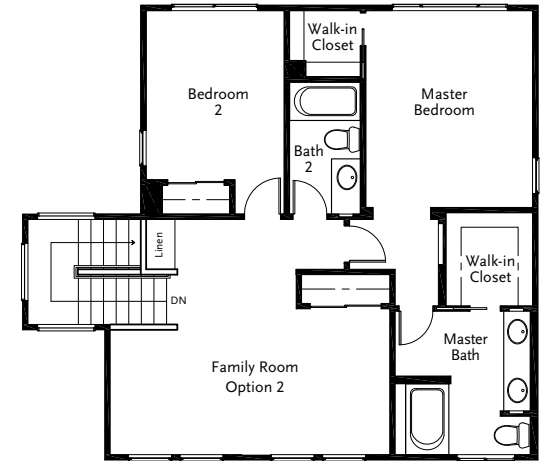

Anahea

PLAN 1

4 Bedroom, 2.5 Bath with Option 3
Extended Covered Lanai and Bedroom 4

First Floor

Option 3

Extended Covered Lanai (133 sq. ft.)
Bedroom 4 (Additional 172 sq. ft. - Living Area)

Nohea

PLAN 3

3 Bedroom, 3 Bath with Option 1 Den

First Floor

Option 1 - Den

Tiare

PLAN 4

3 Bedroom, 3 Bath with Option 2
Family Room

Second Floor

Option 2 Family Room

Coral Ridge

By Gentry

Anuhea

PLAN 1

3 Bedroom, 2.5 Bath

Kaila

PLAN 2

4 Bedroom, 3 Bath

Nohea

PLAN 3

4 Bedroom, 3 Bath

Tiare

PLAN 4

4 Bedroom, 3 Bath