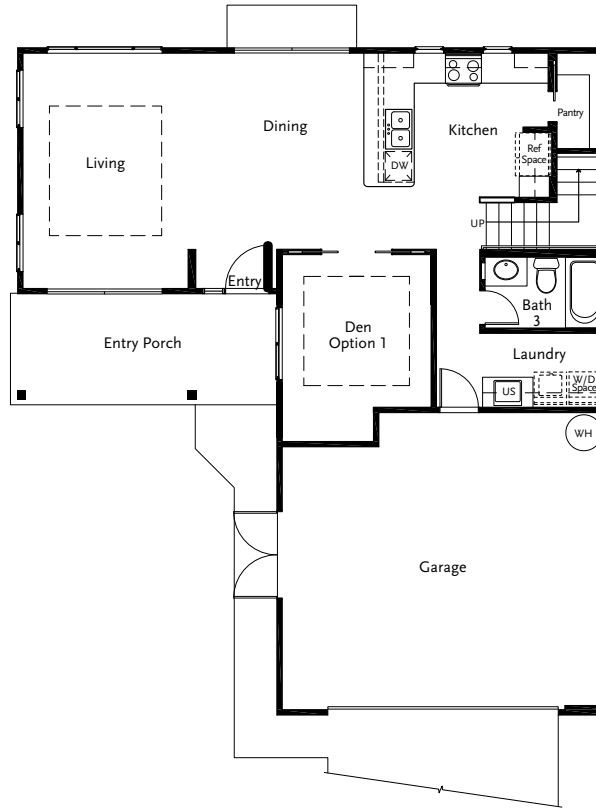

Anahea

PLAN 1

4 Bedroom, 2.5 Bath with Option 3
Extended Covered Lanai and Bedroom 4

First Floor

Option 3

Extended Covered Lanai (133 sq. ft.)
Bedroom 4 (Additional 172 sq. ft. - Living Area)

Nohea

PLAN 3

3 Bedroom, 3 Bath with Option 1 Den

First Floor

Option 1 - Den

Tiare

PLAN 4

3 Bedroom, 3 Bath with Option 2
Family Room

Second Floor

Option 2 Family Room

Coral Ridge

By Gentry

Anuhea

PLAN 1

3 Bedroom, 2.5 Bath

Kaila

PLAN 2

4 Bedroom, 3 Bath

Nohea

PLAN 3

4 Bedroom, 3 Bath

Tiare

PLAN 4

4 Bedroom, 3 Bath